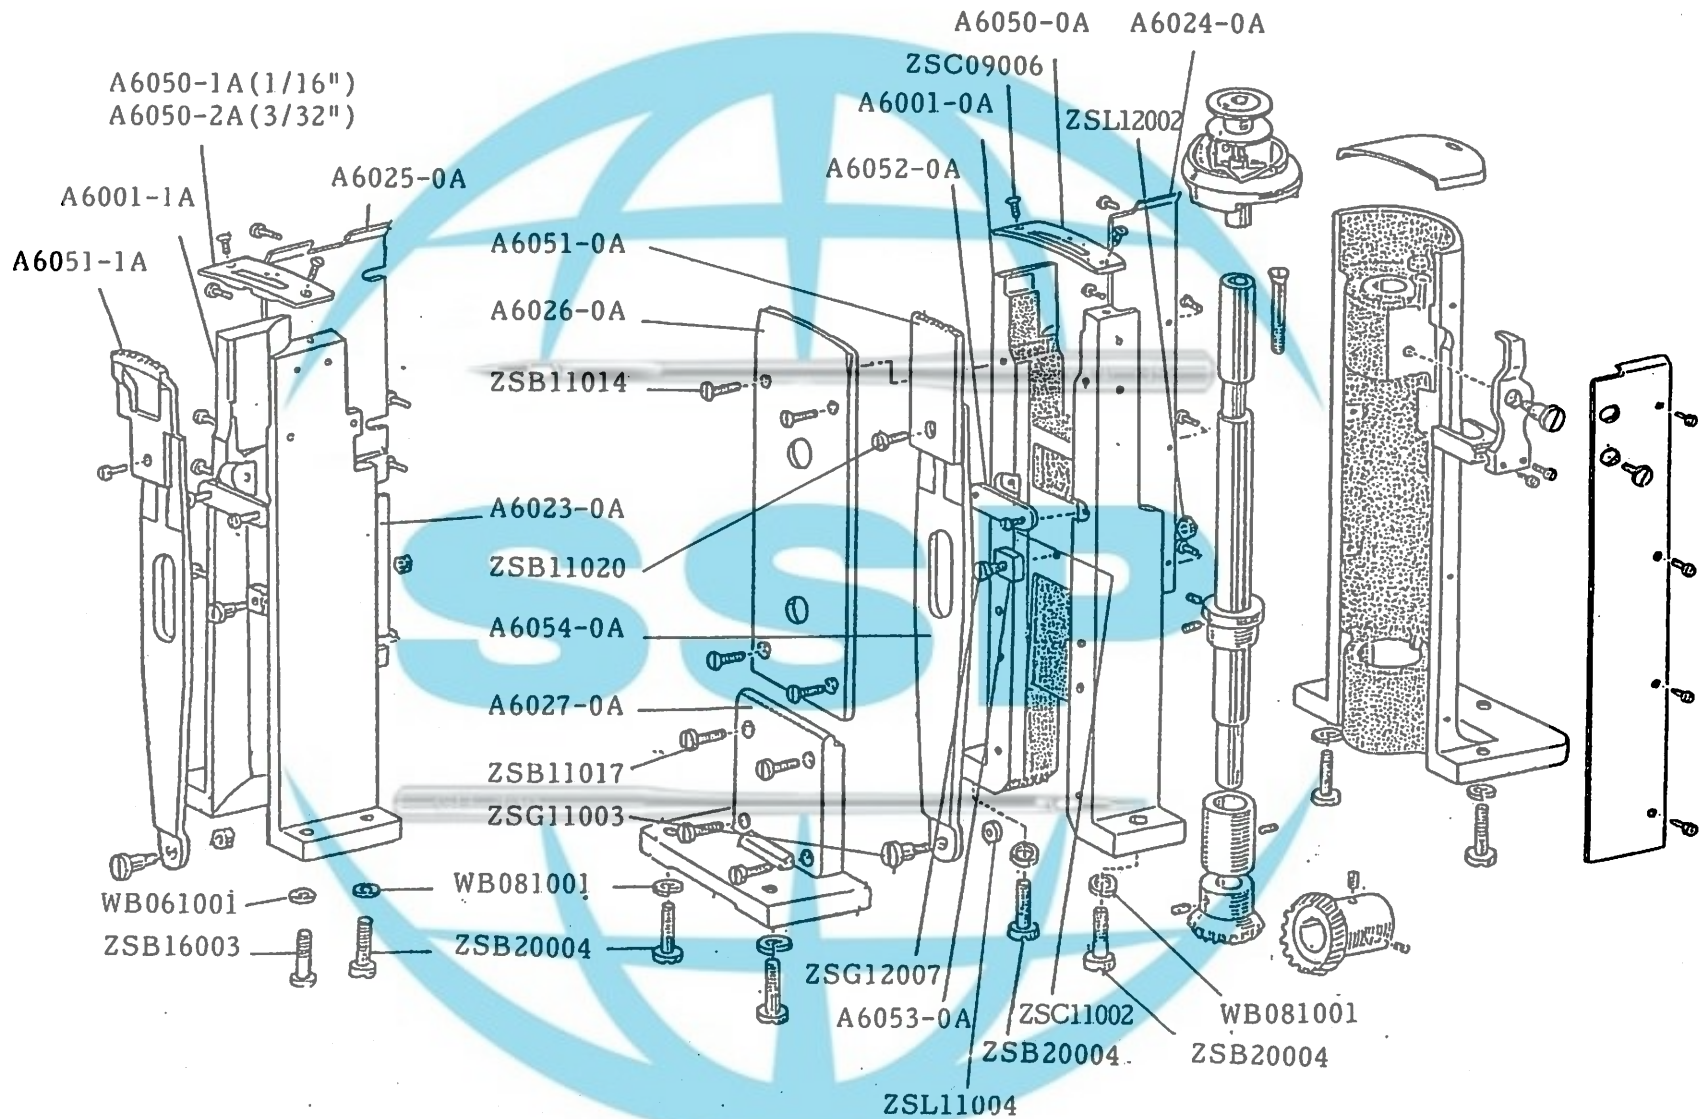

CS-810.CS-820 釜軸機構部份
HOOK MECHANISM