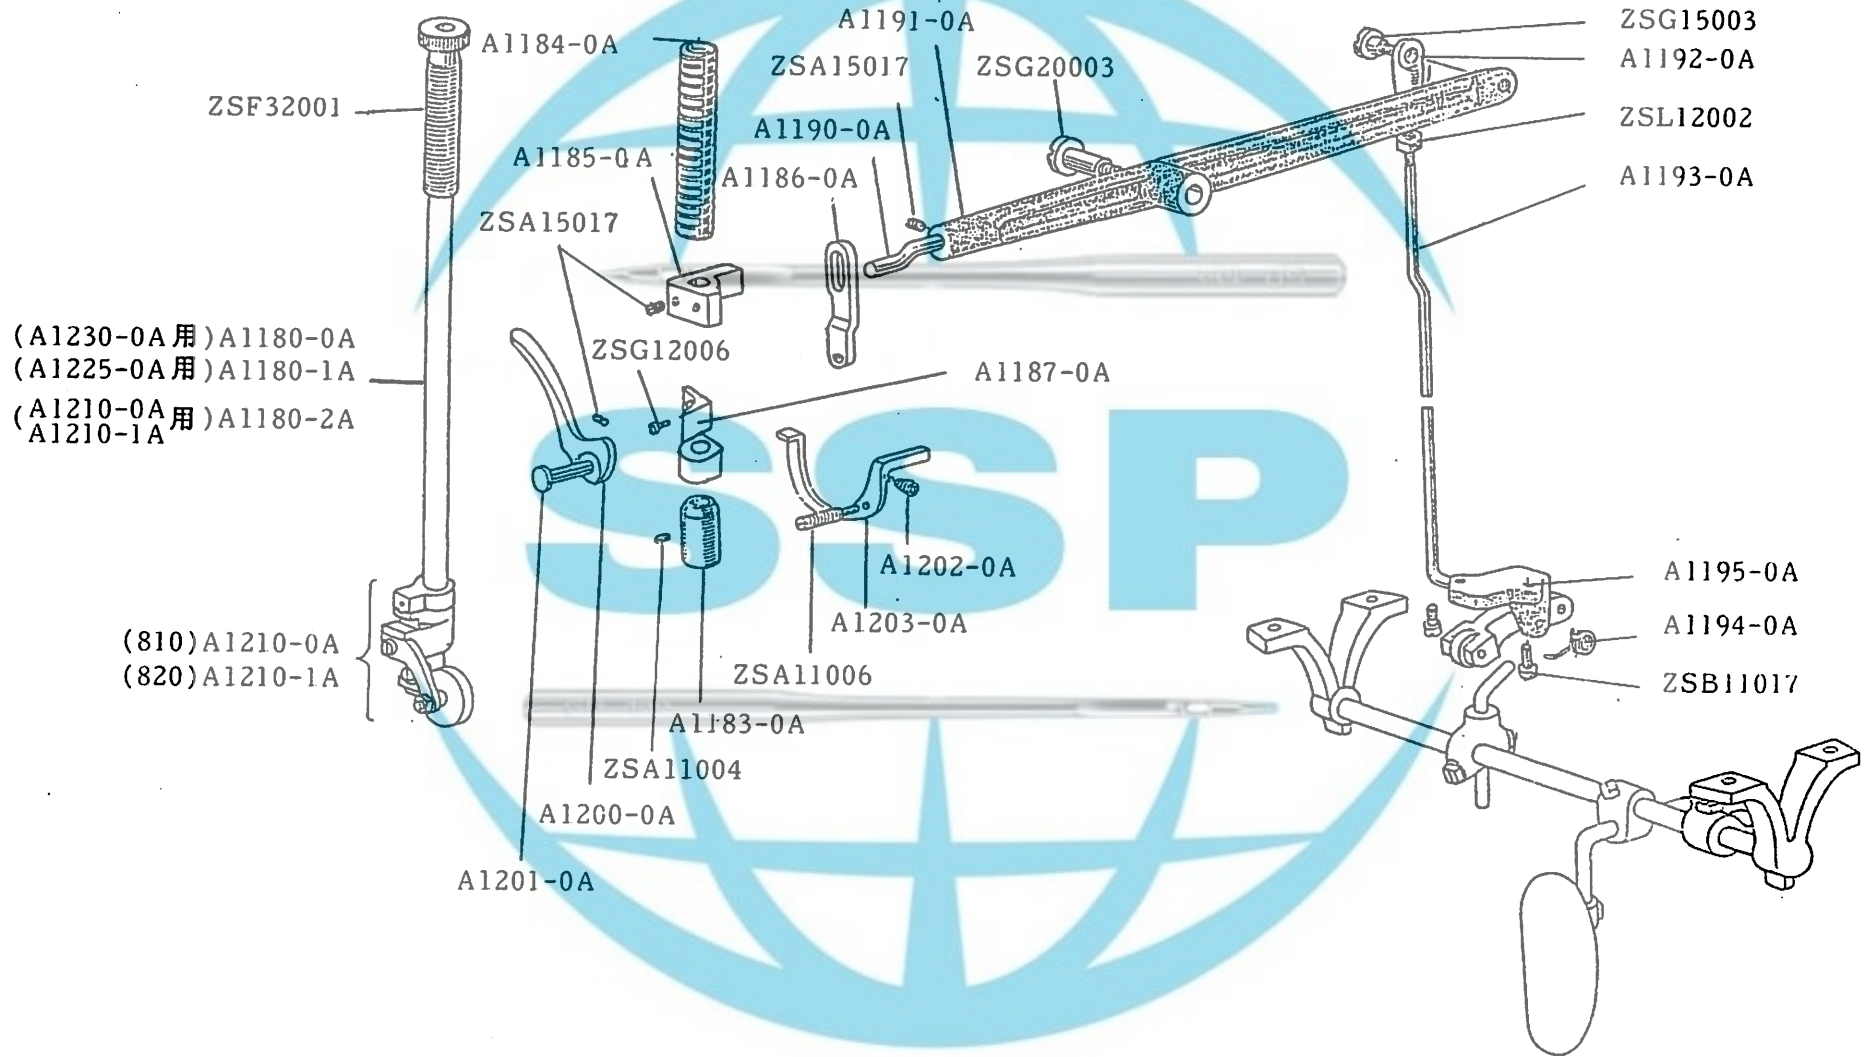

Email:-worldstitch786@gmail.com

CS-810.CS-820 上軸・豎軸部份

UPPER SHAFT AND VERTICAL SHAFT MECHANISM

STITCH REGULATOR MECHANISM

CS-810.CS-820 押棒部份

PRESSER FOOT MECHANISM

CS-810.CS-820 下軸・上下送料軸部份

ROTATING HOOK SHAFT AND FEED LIFTING ROCK SHAFT MECHANISM