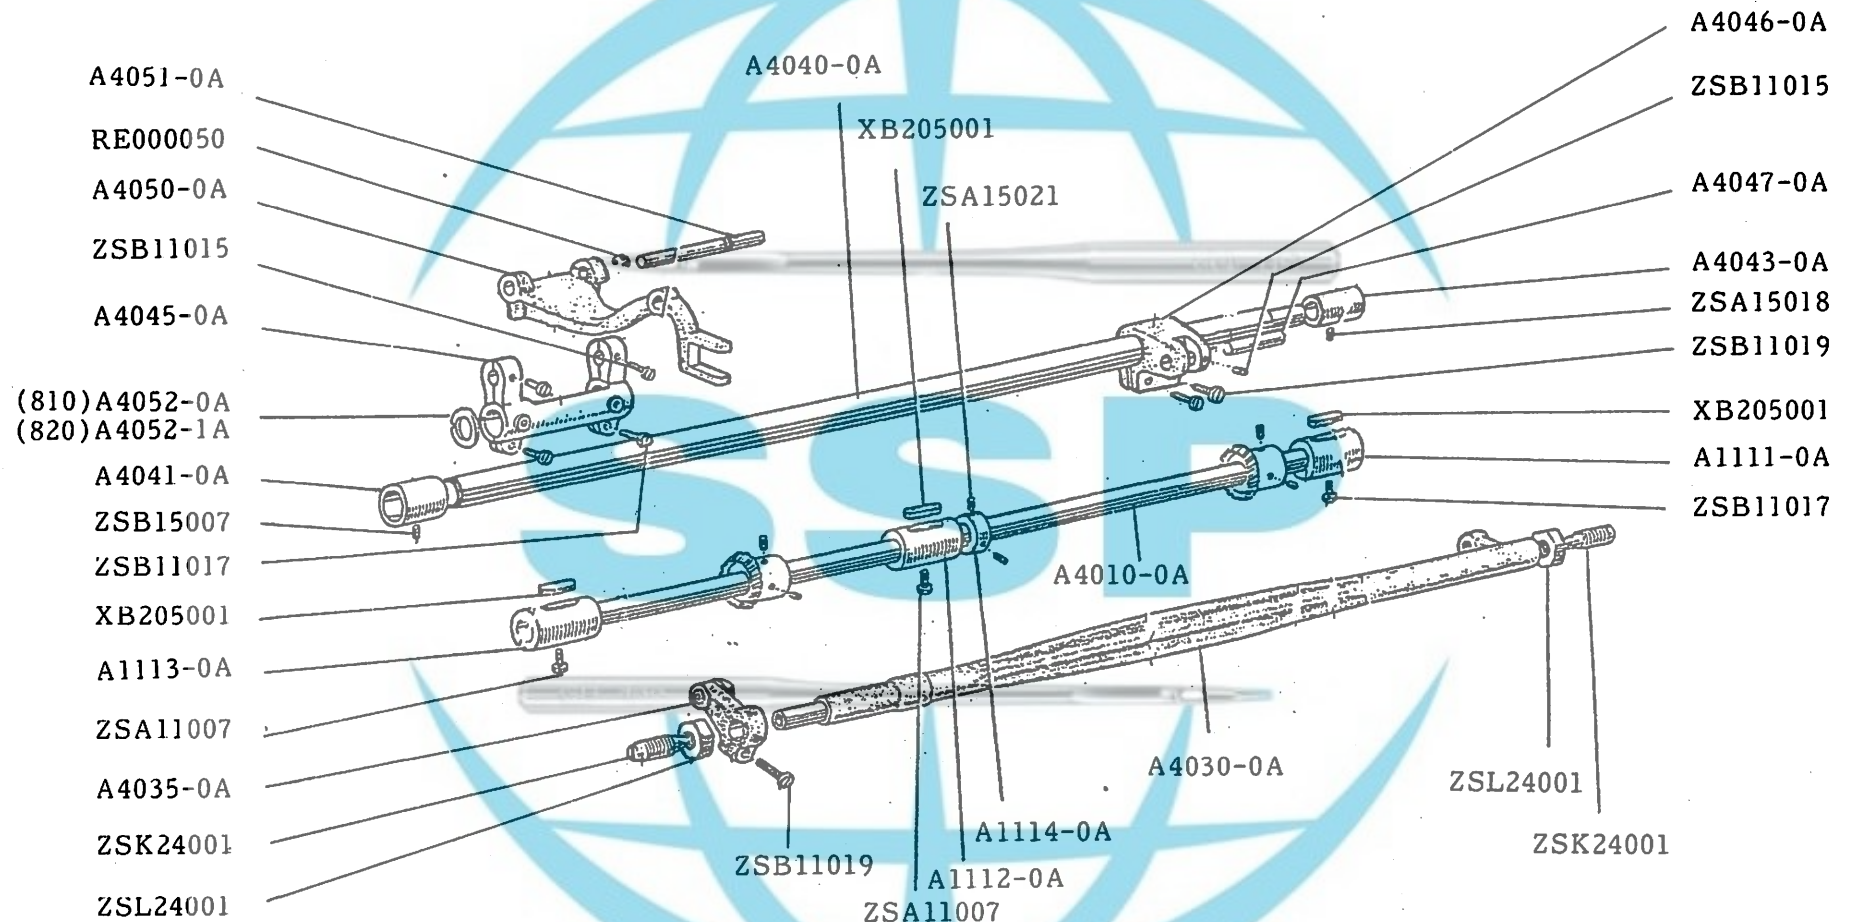

Mob:-9163721786
Email:-worldstitch786@gmail.com

CS-810.CS-820 縫線壓力調整機構部份

UPPER THREAD TENSION REGULATOR MECHANISM

CS-810.CS-820 針棒・天平部份

NEEDLE BAR AND TAKE-UP LEVER MECHANISM

**WORLD
STITCH**

Mob:-9163721786

Email:-worldstitch786@gmail.com

CS-810.CS-820 上軸・豎軸部份

UPPER SHAFT AND VERTICAL SHAFT MECHANISM

STITCH REGULATOR MECHANISM

CS-810.CS-820 押棒部份

PRESSER FOOT MECHANISM

CS-810.CS-820 下軸・上下送料軸部份

ROTATING HOOK SHAFT AND FEED LIFTING ROCK SHAFT MECHANISM