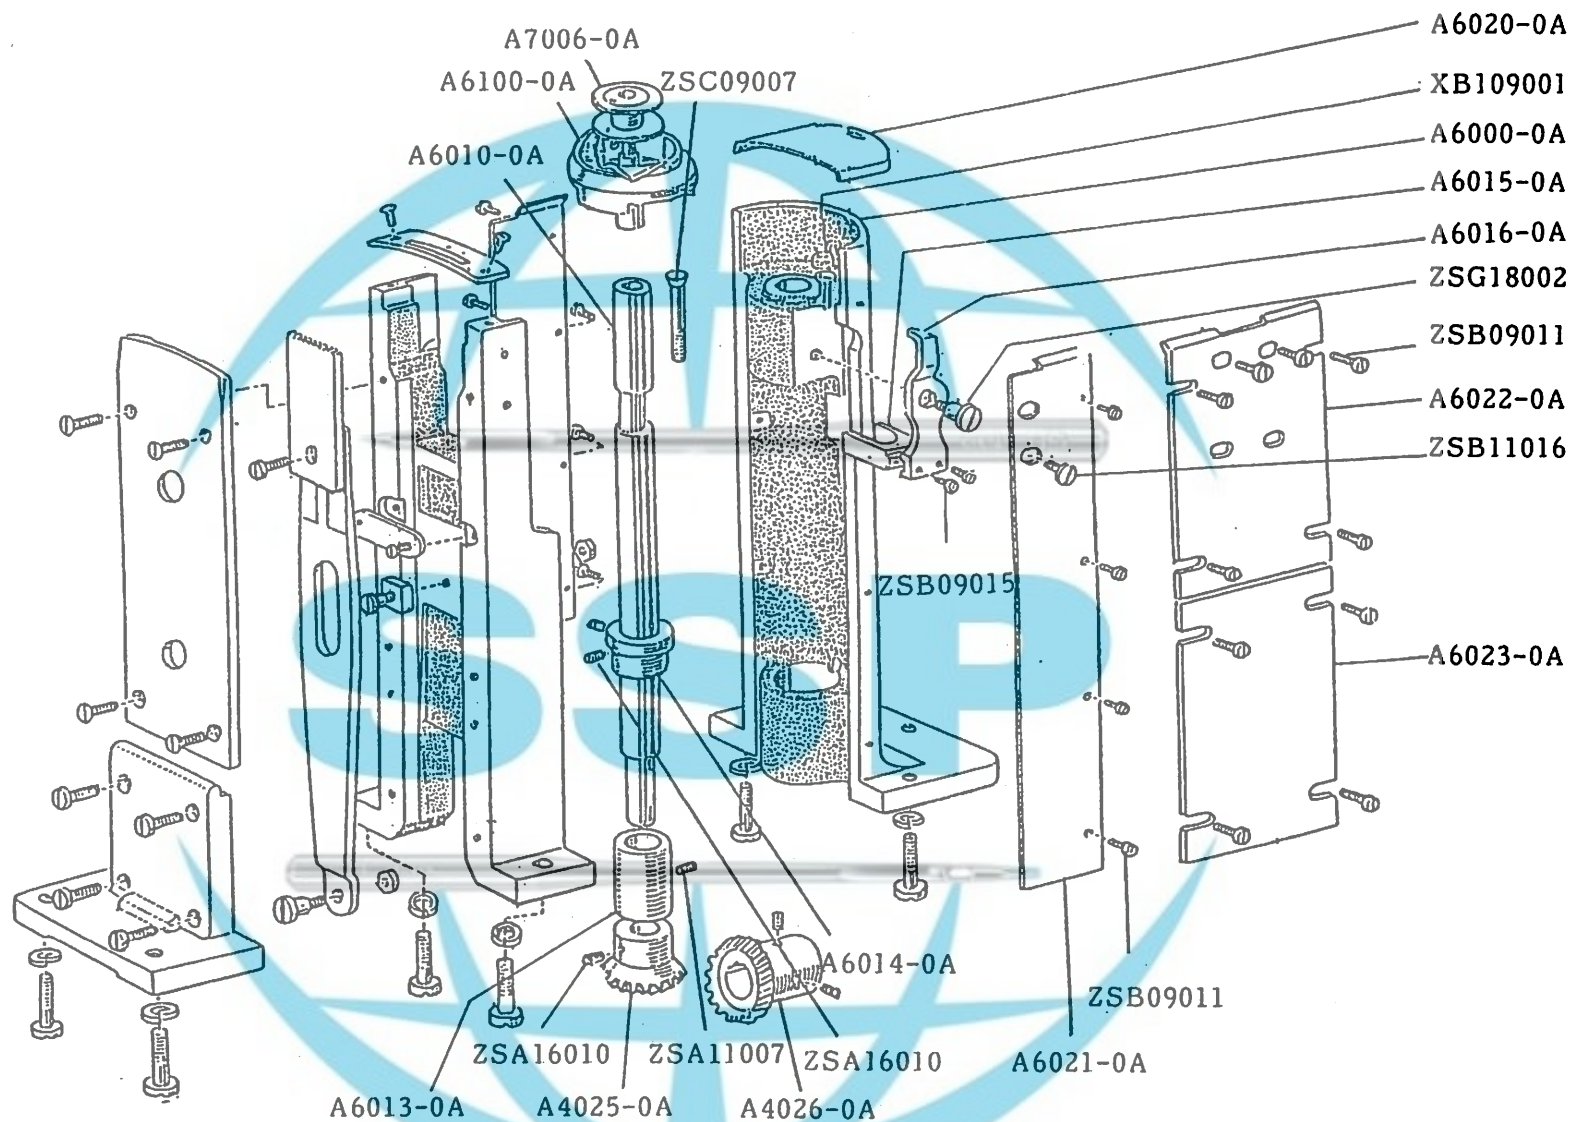

CS-810.CS-820 釜軸機構部份

HOOK MECHANISM

**WORLD
STITCH**

Mob:-9163721786
Email:-worldstitch786@gmail.com